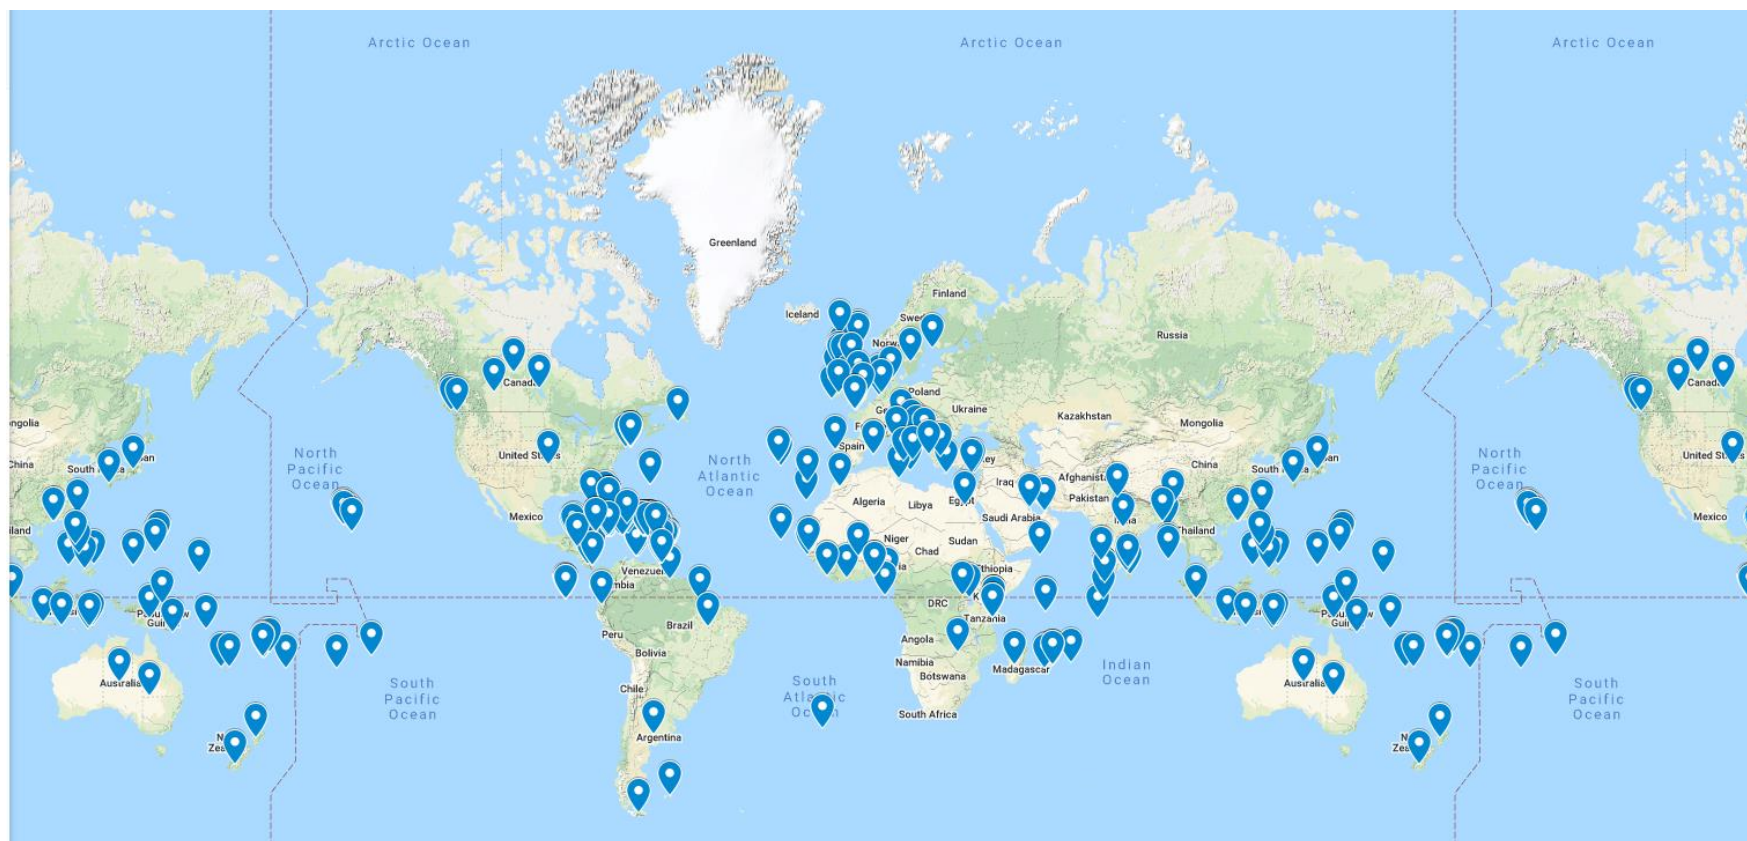

# Facts about the southeast part of Sweden

- Three regions and 25 municipalities

- Blekinge 153 000 inhabitants
- Kalmar 235 000 inhabitants
- Kronoberg 187 000 inhabitants

**6 % of Sweden**

- 25 municipalities

# Facts about the island of Öland

**Two municipalities**

Winter population 25.000

**Summer population 200.000**

**More than 2.000.000 visitors every year**

# Project development

THE OUTER HEBRIDES  
MADEIRA  
AZORES  
CYPRUS  
AEGEAN ISLANDS  
GOTLAND  
CANARY ISLANDS  
MALTA  
SARDINIA  
CRETE  
SAMSÖ  
ESIN  
CPMR

VALLETTA 18 May 2017

**POLITICAL DECLARATION on CLEAN ENERGY FOR EU ISLANDS**